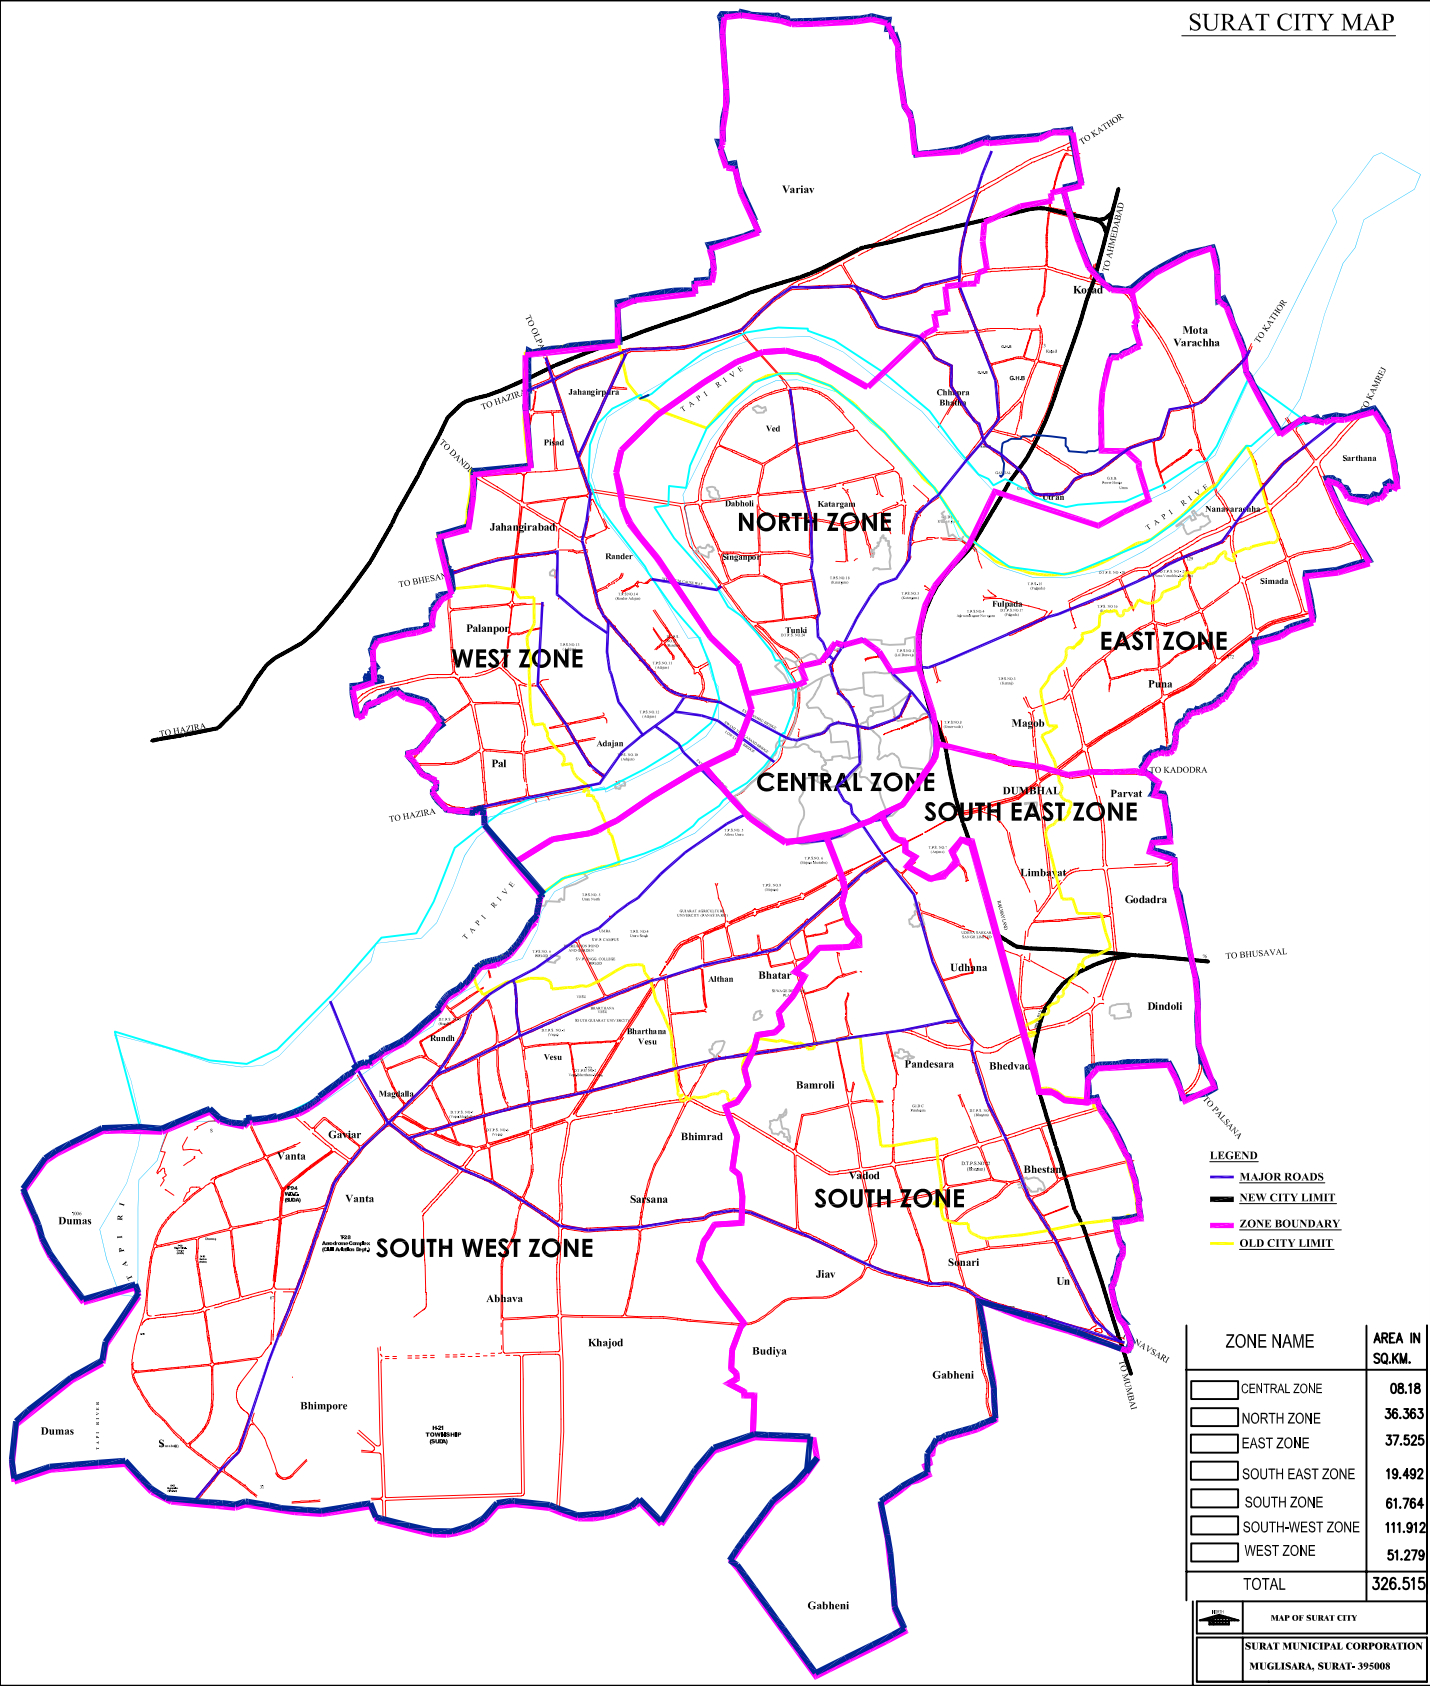

SURAT CITY MAP

- LEGEND**
- MAJOR ROADS
 - NEW CITY LIMIT
 - ZONE BOUNDARY
 - OLD CITY LIMIT

ZONE NAME	AREA IN SQ.KM.
CENTRAL ZONE	08.18
NORTH ZONE	36.363
EAST ZONE	37.525
SOUTH EAST ZONE	19.492
SOUTH ZONE	61.764
SOUTH-WEST ZONE	111.912
WEST ZONE	51.279
TOTAL	326.515

MAP OF SURAT CITY
 SURAT MUNICIPAL CORPORATION
 MUGLISARA, SURAT- 395008