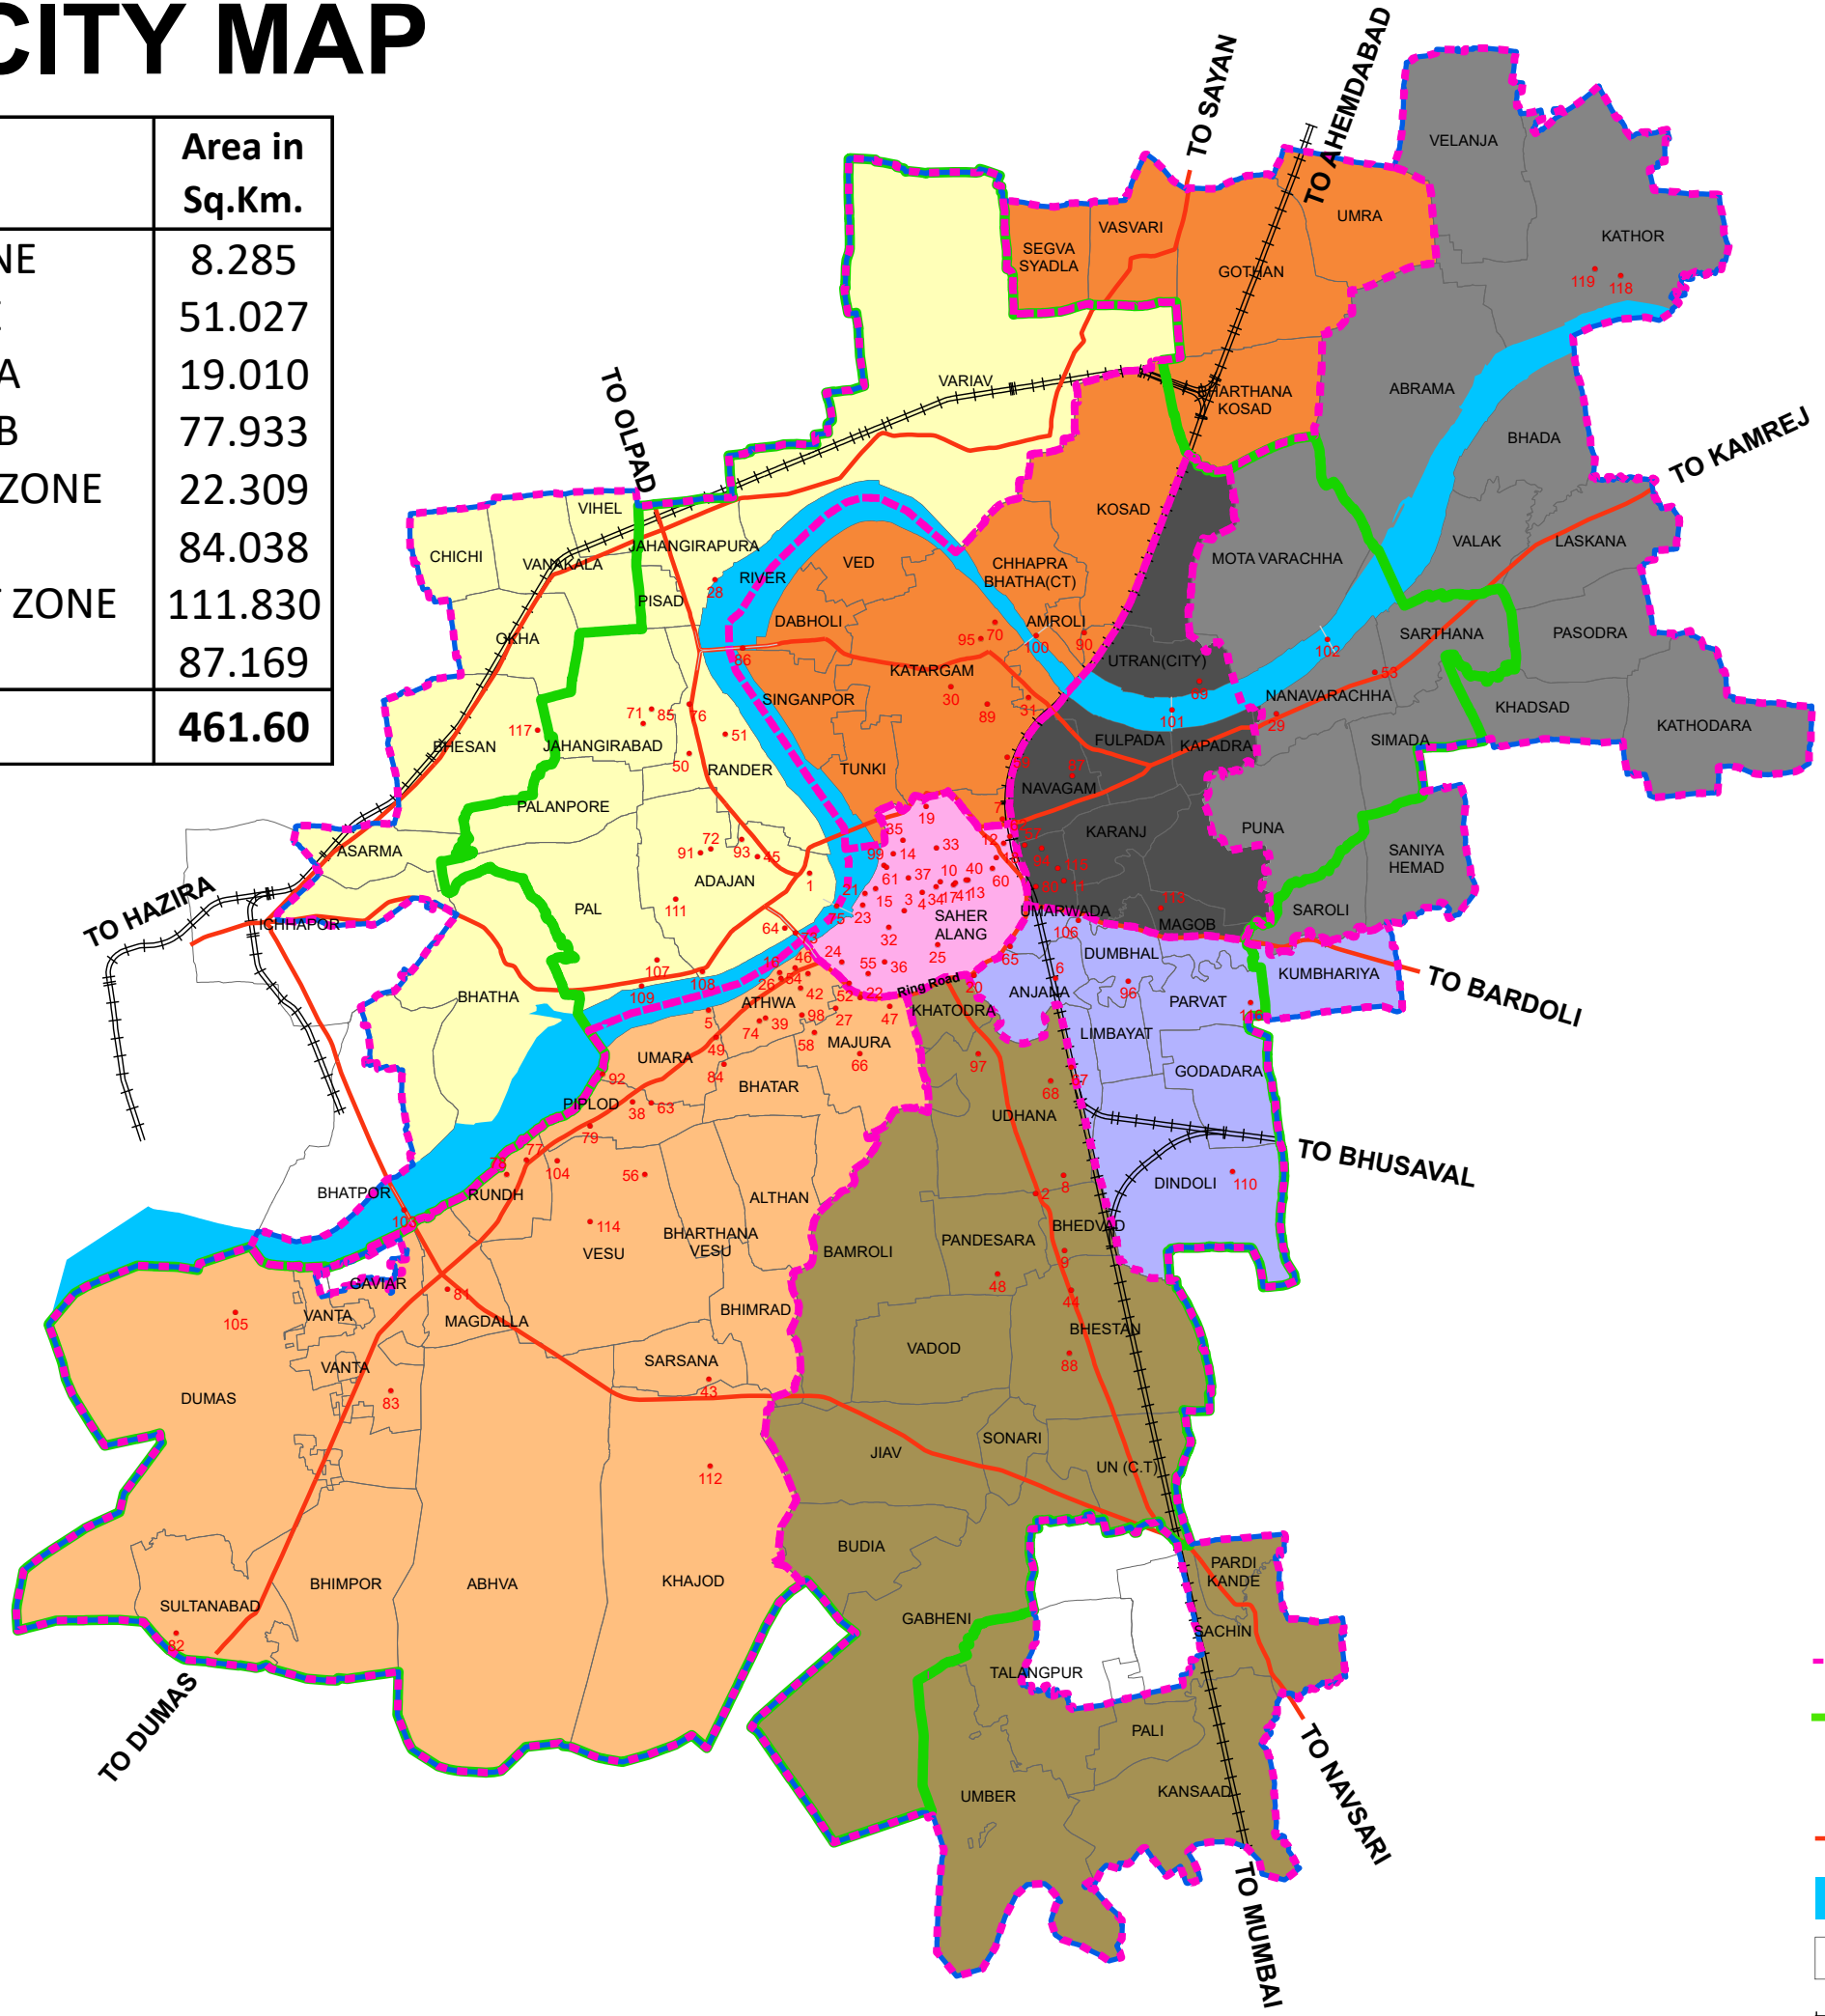

SURAT CITY MAP

Zone Name	Area in Sq.Km.
CENTRAL ZONE	8.285
NORTH ZONE	51.027
EAST ZONE - A	19.010
EAST ZONE - B	77.933
SOUTH EAST ZONE	22.309
SOUTH ZONE	84.038
SOUTH WEST ZONE	111.830
WEST ZONE	87.169
TOTAL	461.60